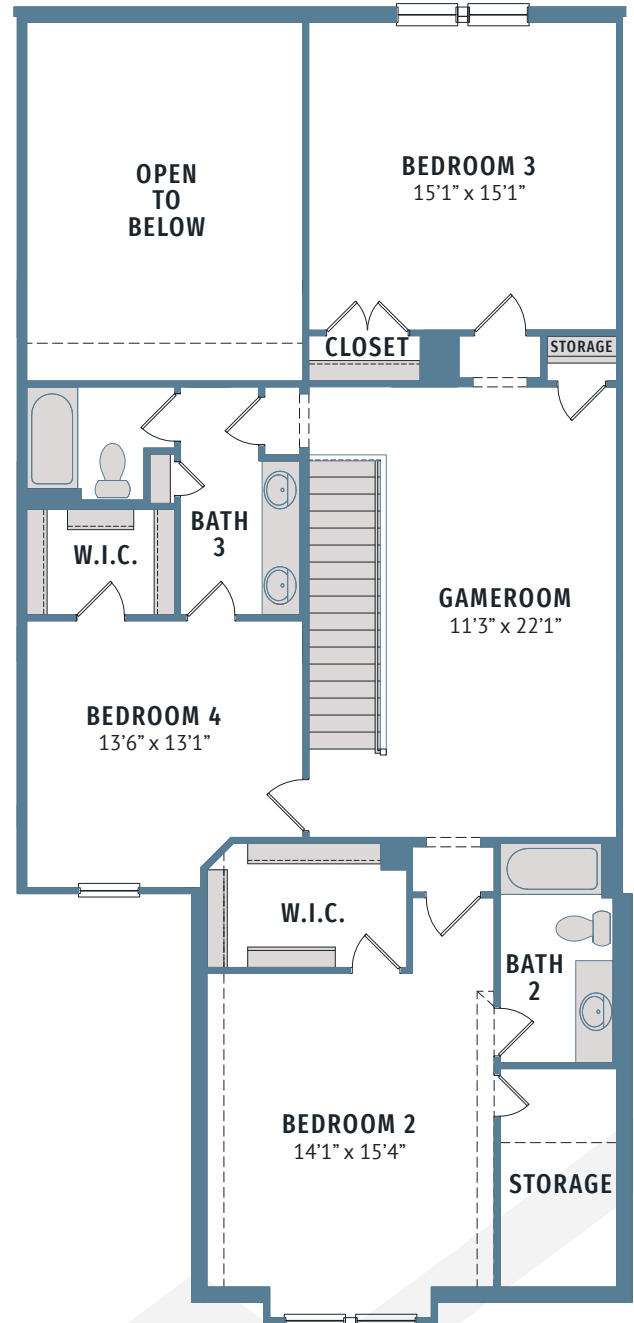

# TROPHY CLUB

MONROE | 2,618 SQ FT | 4  | 3.5  | 2 

MAIN FLOOR

UPPER FLOOR