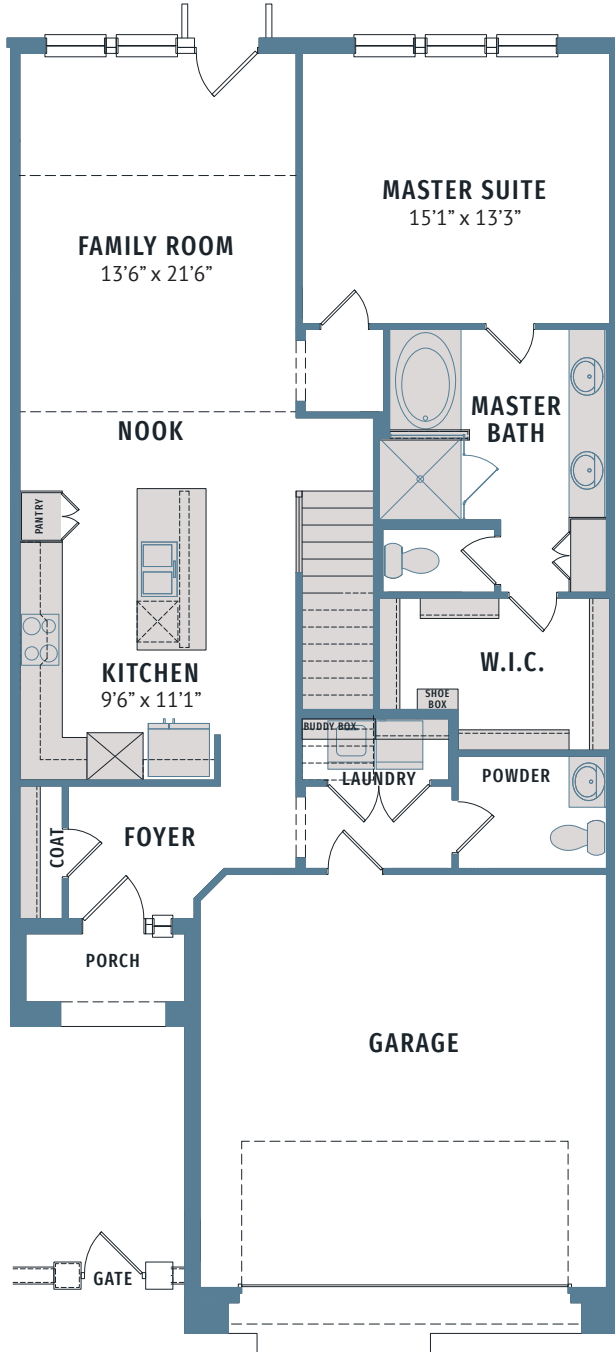

# TROPHY CLUB

MONROE | 2,618 SQ FT | 4  | 3.5  | 2 

MAIN FLOOR

UPPER FLOOR