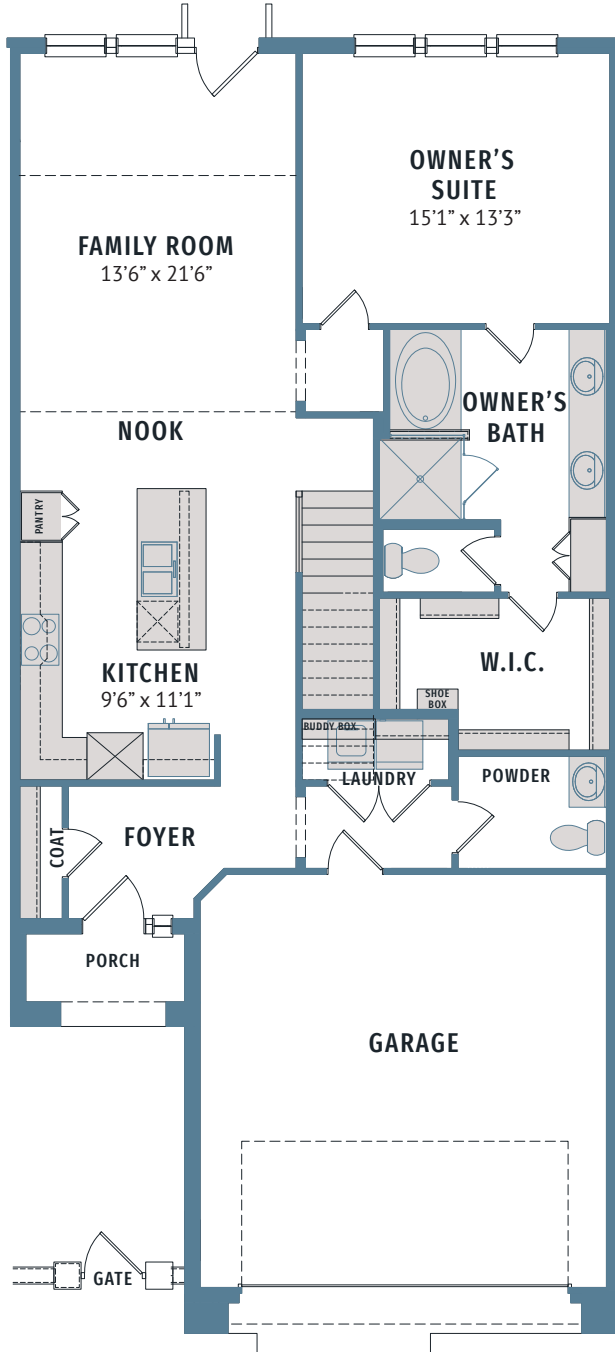

TROPHY CLUB

MONROE | 2,618 SQ FT | 4  | 3.5  | 2 

MAIN FLOOR

UPPER FLOOR