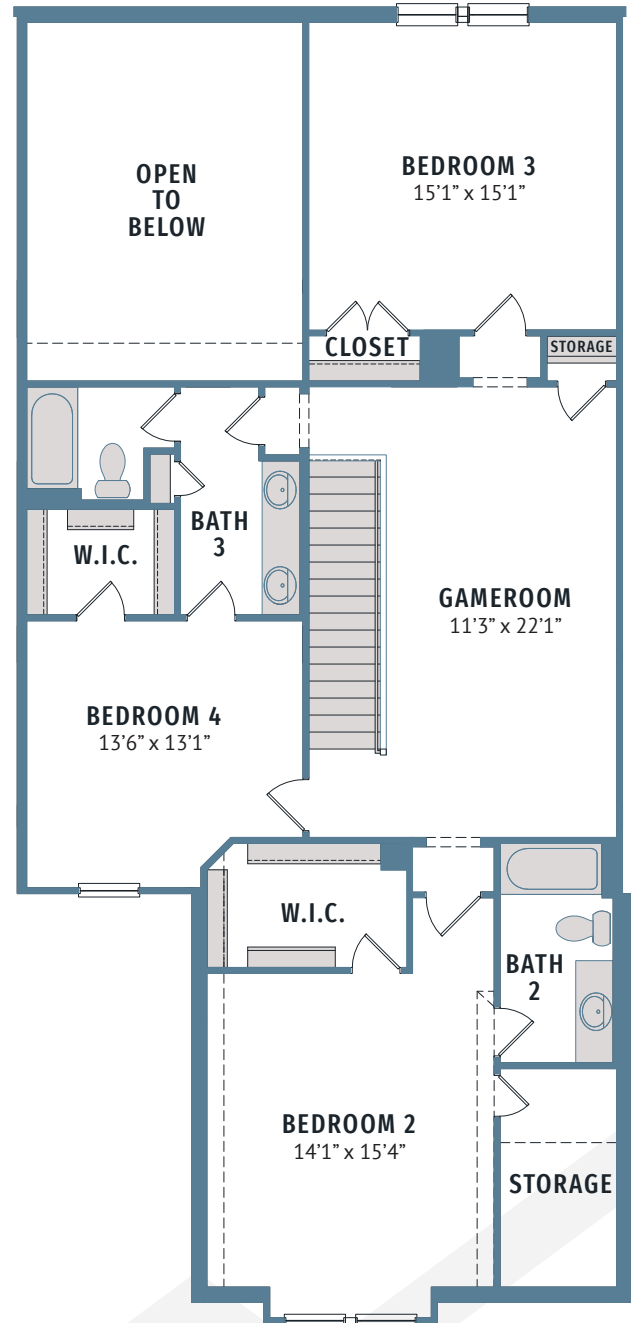

TROPHY CLUB

MONROE | 2,618 SQ FT | 4  | 3.5  | 2 

MAIN FLOOR

UPPER FLOOR