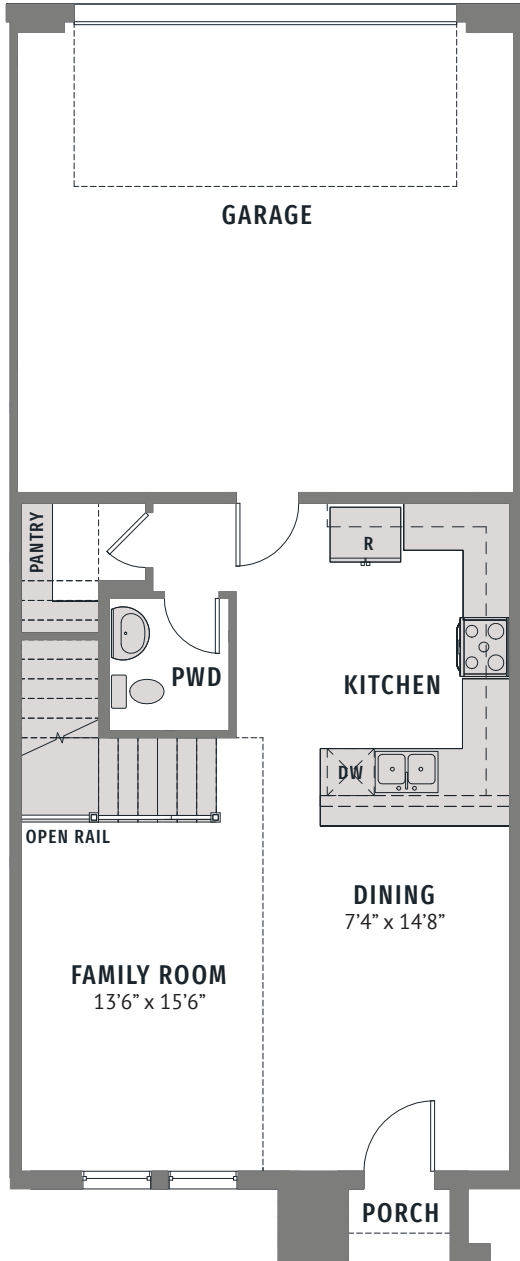

# HERITAGE CREEKSIDE

CONRAD | 1,520 SQ FT | 2  | 2.5  | 2 

MAIN FLOOR

UPPER FLOOR

All dimensions and square footage are approximate at Heritage Creekside and subject to change. Illustrations are artist's conception and not reproductions of original plans. The CB JENI Homes policy of continual attention to design and construction requires that specification, equipment and dimensions be subject to change without notice. Certain options can change room count. Please consult Community Sales Manager for details. 2023