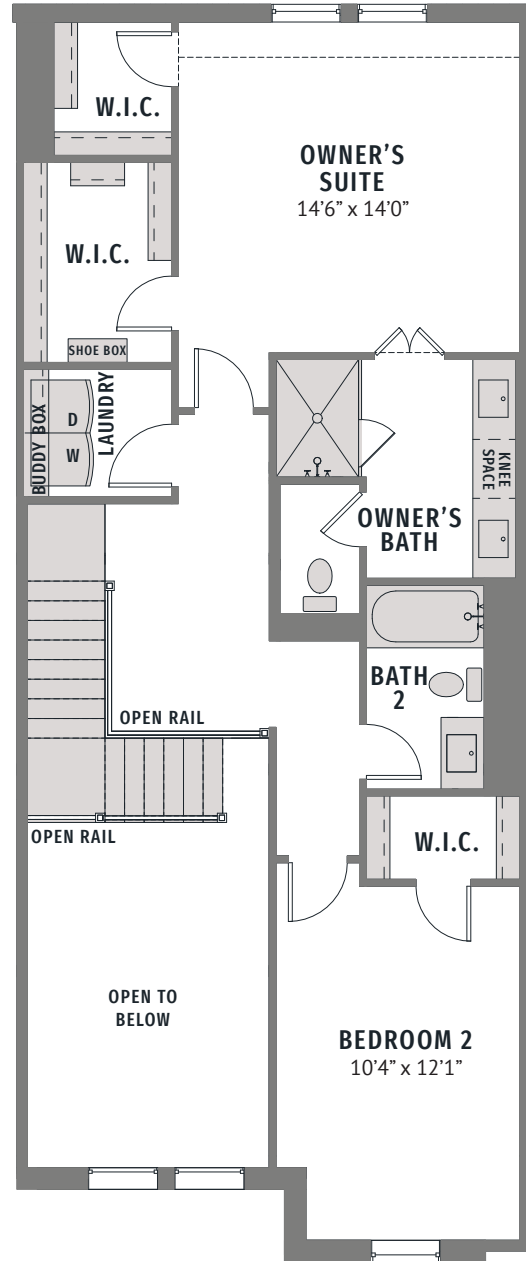

# HERITAGE CREEKSIDE

CONRAD | 1,520 SQ FT | 2  | 2.5  | 2 

MAIN FLOOR

UPPER FLOOR

All dimensions and square footage are approximate at Heritage Creekside and subject to change. Illustrations are artist's conception and not reproductions of original plans. The CB JENI Homes policy of continual attention to design and construction requires that specification, equipment and dimensions be subject to change without notice. Certain options can change room count. Please consult Community Sales Manager for details. 2023