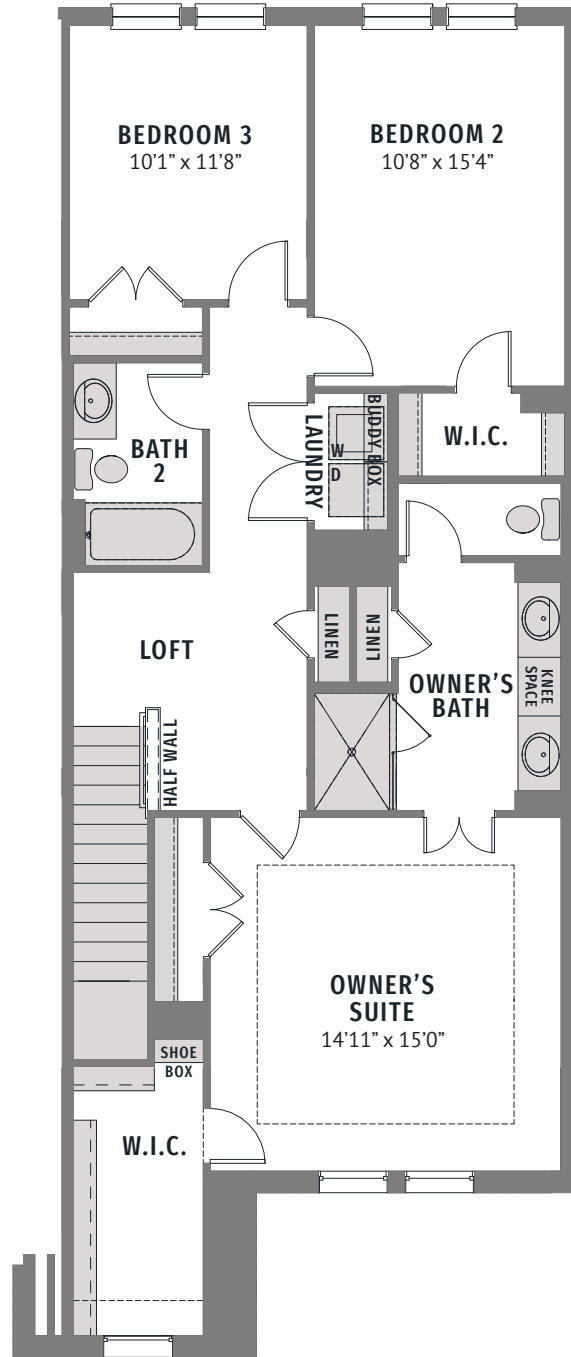

HERITAGE CREEKSIDE

HAMPTON | 1,718 SQ FT | 3  | 2.5  | 2 

MAIN FLOOR

UPPER FLOOR

All dimensions and square footage are approximate at Heritage Creekside and subject to change. Illustrations are artist's conception and not reproductions of original plans. The CB JENI Homes policy of continual attention to design and construction requires that specification, equipment and dimensions be subject to change without notice. Certain options can change room count. Please consult Community Sales Manager for details. 2023