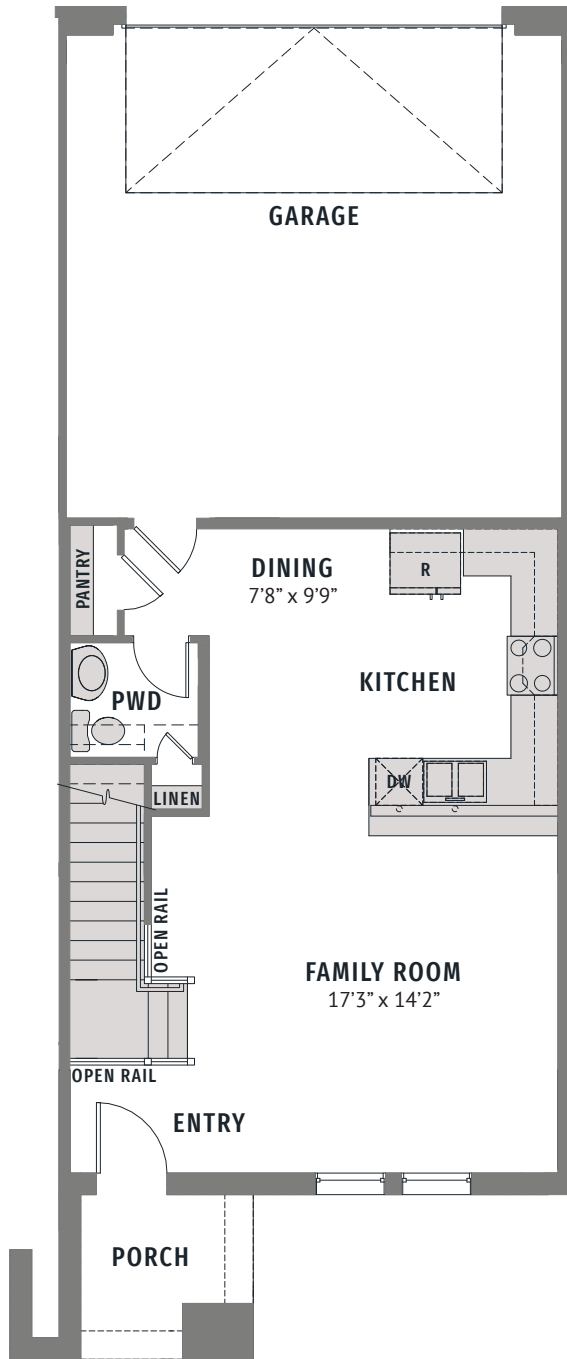

HERITAGE CREEKSIDE

HAMPTON | 1,718 SQ FT | 3  | 2.5  | 2 

MAIN FLOOR

UPPER FLOOR

All dimensions and square footage are approximate at Heritage Creekside and subject to change. Illustrations are artist's conception and not reproductions of original plans. The CB JENI Homes policy of continual attention to design and construction requires that specification, equipment and dimensions be subject to change without notice. Certain options can change room count. Please consult Community Sales Manager for details. 2023