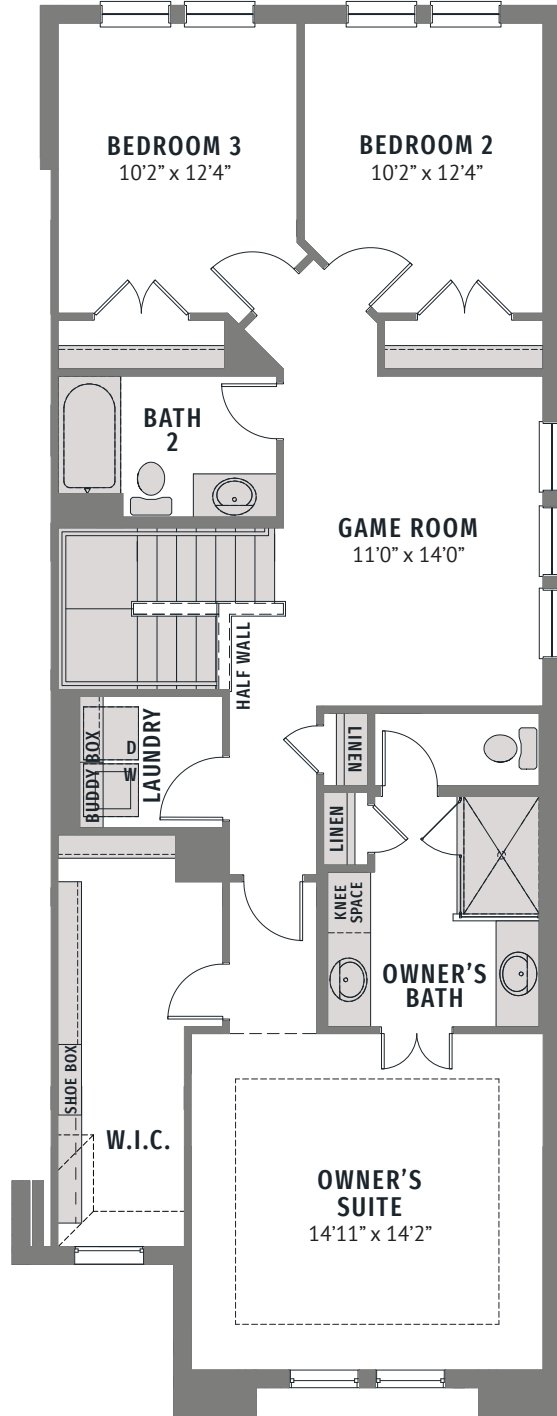

HERITAGE CREEKSIDE

ZOE | 1,988 SQ FT | 3  | 2.5  | 2 

MAIN FLOOR

UPPER FLOOR

All dimensions and square footage are approximate at Heritage Creekside and subject to change. Illustrations are artist's conception and not reproductions of original plans. The CB JENI Homes policy of continual attention to design and construction requires that specification, equipment and dimensions be subject to change without notice. Certain options can change room count. Please consult Community Sales Manager for details. 2023