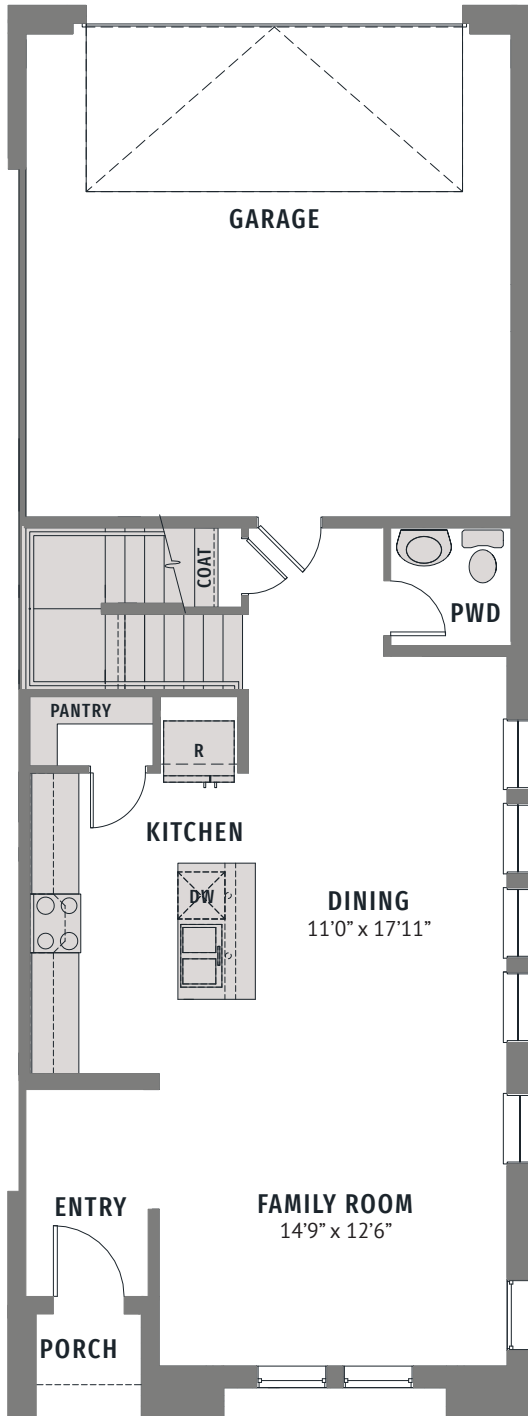

HERITAGE CREEKSIDE

ZOE | 1,988 SQ FT | 3  | 2.5  | 2 

MAIN FLOOR

UPPER FLOOR

All dimensions and square footage are approximate at Heritage Creekside and subject to change. Illustrations are artist's conception and not reproductions of original plans. The CB JENI Homes policy of continual attention to design and construction requires that specification, equipment and dimensions be subject to change without notice. Certain options can change room count. Please consult Community Sales Manager for details. 2023